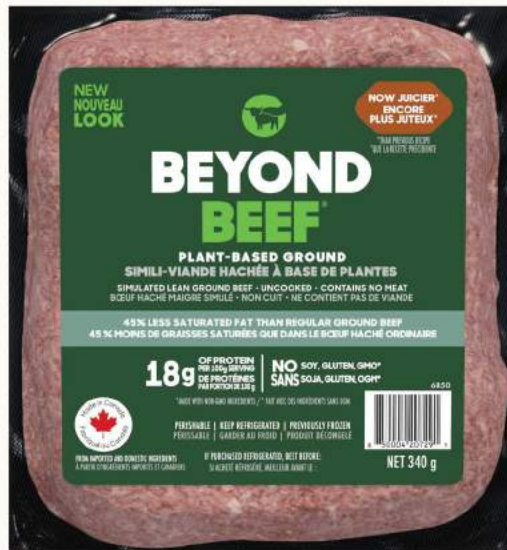

**NEW
LOOK**

**NOW
JUICIER***

*THAN PREVIOUS RECIPE

BEYOND BEEF[®]

The first plant-based ground to deliver on the versatility, meaty texture, and juiciness of ground beef.

**18 g
PLANT-BASED
PROTEIN**

**NO
GMOs***

**NO
SOY**

**NO
GLUTEN**

*Made with Non-GMO ingredients.

@BEYONDMEAT #GOBEYOND

BEYOND MEAT[®]

beyondmeat.com

Nutrition Facts / Valeur nutritive	
Per 1/3 cup (100 g) / pour 1/3 tasse (100 g)	
Calories 210	% Daily Value*
	% valeur quotidienne*
Fat / Lipides 13 g	17 %
Saturated / saturés 5 g	26 %
+ Trans / trans 0.1 g	
Carbohydrate / Glucides 8 g	
Fibre / Fibres 2 g	7 %
Sugars / Sucres 0 g	0 %
Protein / Protéines 18 g	
Cholesterol / Cholestérol 0 mg	
Sodium 320 mg	14 %
Potassium 400 mg	9 %
Calcium 40 mg	3 %
Iron / Fer 5 mg	28 %
Vitamin C / Vitamine C 25 mg	28 %
Thiamine 0.4 mg	33 %
Riboflavin / Riboflavine 0.2 mg	15 %
Niacin / Niacine 10 mg	63 %
Vitamin B ₆ / Vitamine B ₆ 0.6 mg	35 %
Folate 90µg DEF / ÉFA	23 %
Vitamin B ₁₂ / Vitamine B ₁₂ 2µg	83 %
Pantothenate / Pantothénate 1.1 mg	22 %
Magnesium / Magnésium 20 mg	5 %
Zinc 4.5 mg	41 %
Copper / Cuivre 0.16 mg	18 %

* 5% or less is a little, 25% or more is a lot / * 5% ou moins c'est peu, 15% ou plus c'est beaucoup

Ingredients: Water, Pea protein,[†] Canola oil, Flavour, Refined coconut oil, Rice protein, Dried yeast, Cocoa butter, Methylcellulose, Potato starch, Apple extract, Potassium chloride, Salt, Vinegar, Concentrated lemon juice, Beet juice extract (vegetable glycerin, water, ascorbic acid, beet extract, maltodextrin), Pomegranate extract, Sunflower lecithin, Vitamins and minerals (niacin [vitamin B3], pyridoxine hydrochloride [vitamin B6], thiamine hydrochloride [vitamin B1], riboflavin [vitamin B2], cyanocobalamin [vitamin B12], calcium pantothenate, ferric orthophosphate, zinc sulphate).